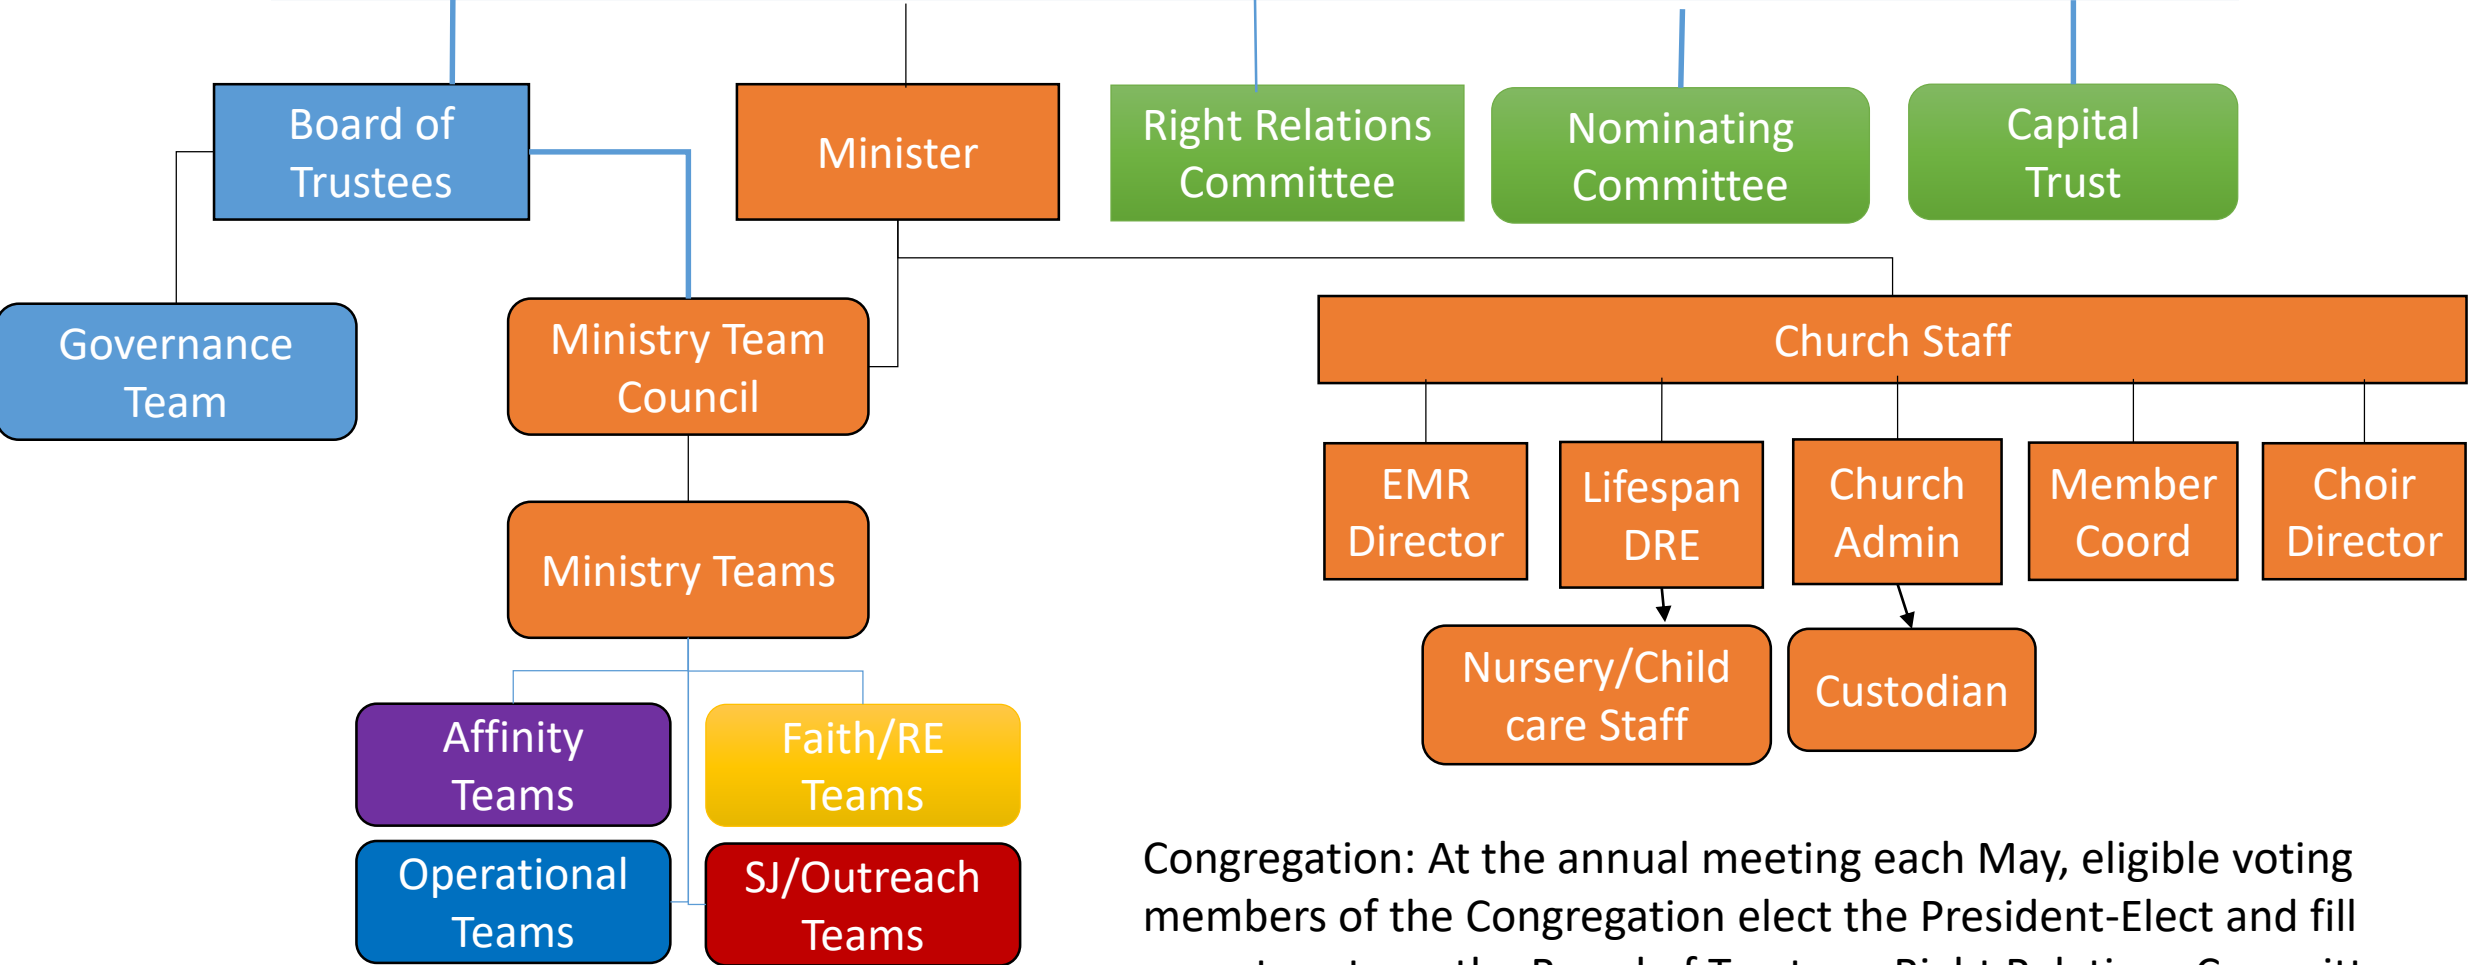

Congregation

Congregation: At the annual meeting each May, eligible voting members of the Congregation elect the President-Elect and fill vacant seats on the Board of Trustees, Right Relations Committee, Nominating Committee and Capital Trust.

The Board of Trustees retains direct responsibility for long-range strategic planning, discerning and monitoring overall organizational performance and adopting policies governing church operations. The Board regularly meets on the second Tuesday of every month.

The President-Elect also leads the Ministry Team Council and ascends to serve as President at the end of their one-year term.

The Board of Trustees has delegated significant authority and accountability to the Ministry Team Council (MTC) for the day to day operations. The MTC is responsible for executing on the Board's Vision and Mission, including allocating financial resources and organizing teams of volunteers to effectively carry out the work of the church.

Teams are engaged in the practical work of the church, and may be permanent or temporary, organized for a function (e.g. finance, membership), a common interest (e.g. reading, parenting), for religious exploration or social justice.