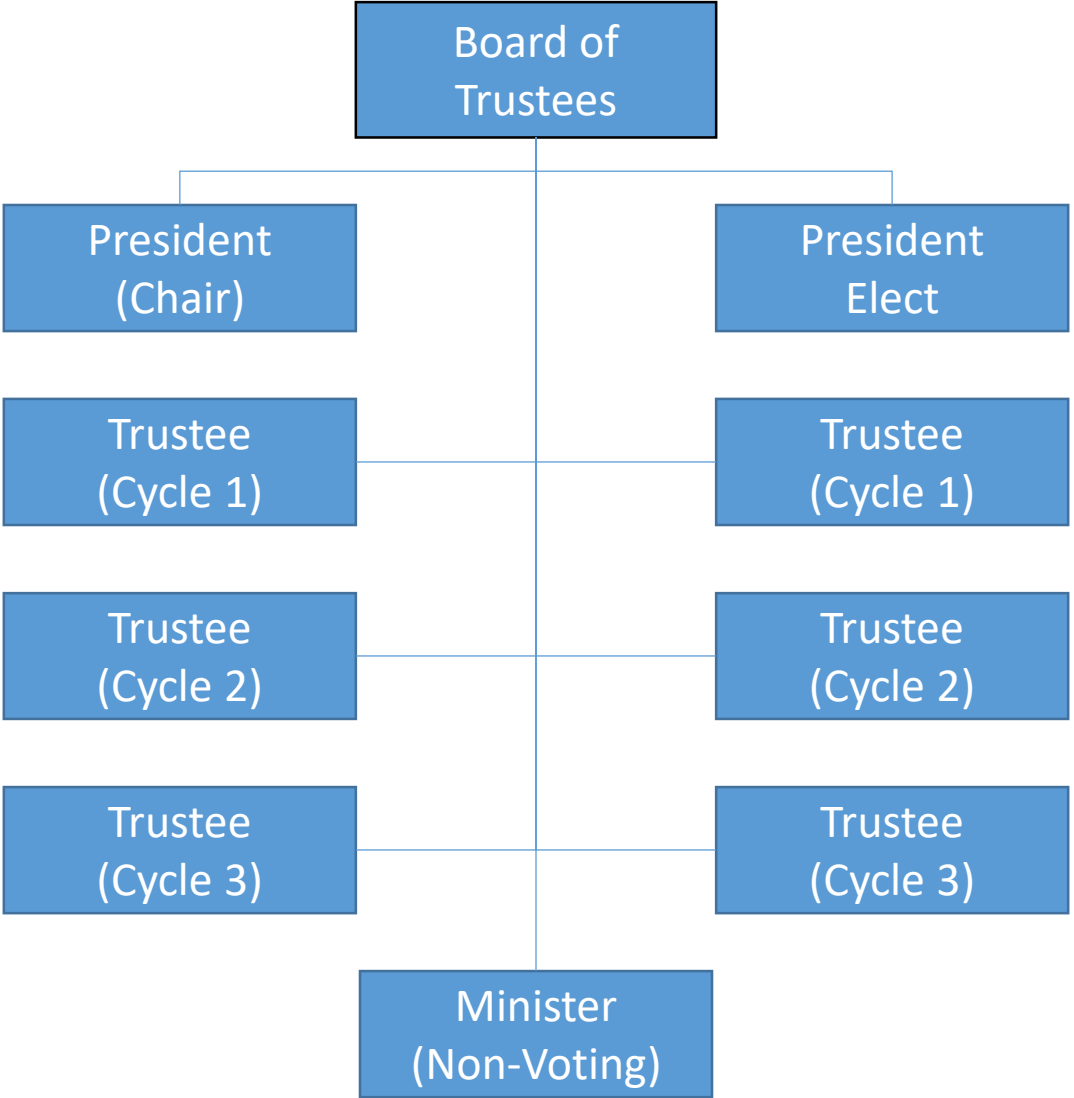

Congregation

Congregation: At the annual meeting each May, eligible voting members of the Congregation elect the President-Elect and fill vacant seats on the Board of Trustees, Right Relations Committee, Nominating Committee and Capital Trust.

The President-Elect also leads the Ministry Team Council and ascends to serve as President at the end of their one-year term.

The Board of Trustees has delegated significant authority and accountability to the Ministry Team Council (MTC) for the day to day operations. The MTC is responsible for executing on the Board's Vision and Mission, including allocating financial resources and organizing teams of volunteers to effectively carry out the work of the church.